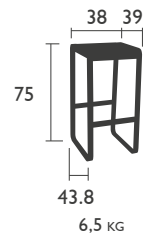

BELLEVIE

DESIGNED BY PAGNON & PELHAÏTRE

SEAT - dining height

8401 - CHAIR

Aluminium feet, frame, seat and backrest
Stacking: x 10 (stacked height: 1480 mm)

HIGH SEAT

8403 - HIGH STOOL WITHOUT BACKREST

Aluminium frame and seat

BELLEVIE (continued)

DESIGNED BY PAGNON & PELHAÏTRE

BENCHES -dining height

8410 - BENCH
Electro-galvanised steel seat
Aluminium base

14 KG

8415 - BENCH WITH BACKREST
Electro-galvanised steel seat
Aluminium base and backrest

18 KG

TABLE - dining height

8420 - TABLE 90 X 196
Aluminium table top and base

29 KG

LOW table

8450 - LOW TABLE
Aluminium table top and base

14 KG

BELLEVIE (continued)