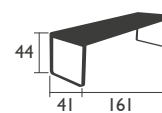

BELLEVIE

DESIGNED BY PAGNON & PELHAÏTRE

SEAT - dining height

8401 - CHAIR

Aluminium feet, frame, seat and backrest
Stacking: x 10 (stacked height: 1480 mm)

HIGH SEAT

8403 - HIGH STOOL WITHOUT BACKREST

Aluminium frame and seat

BELLEVIE (continued)

DESIGNED BY PAGNON & PELHAÏTRE

BENCHES -dining height

8410 - BENCH
Electro-galvanised steel seat
Aluminium base

14 KG

8415 - BENCH WITH BACKREST
Electro-galvanised steel seat
Aluminium base and backrest

18 KG

TABLE - dining height

8420 - TABLE 90 X 196
Aluminium table top and base

29 KG

LOW table

8450 - LOW TABLE
Aluminium table top and base

14 KG

BELLEVIE (continued)