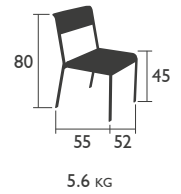

BELLEVIE

DESIGNED BY PAGNON & PELHAÏTRE

SEAT - dining height

8401 - CHAIR

Aluminium feet, frame, seat and backrest
Stacking: x 10 (stacked height: 1480 mm)

HIGH SEAT

8403 - HIGH STOOL WITHOUT BACKREST

Aluminium frame and seat

BELLEVIE (continued)

DESIGNED BY PAGNON & PELHAÏTRE

BENCHES -dining height

8410 - BENCH
Electro-galvanised steel seat
Aluminium base

14 KG

8415 - BENCH WITH BACKREST
Electro-galvanised steel seat
Aluminium base and backrest

18 KG

TABLE - dining height

8420 - TABLE 90 X 196
Aluminium table top and base

29 KG

LOW table

8450 - LOW TABLE
Aluminium table top and base

14 KG

BELLEVIE (continued)