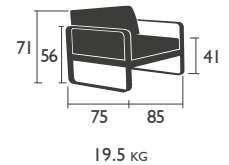

BELLEVIE (continued)

DESIGNED BY PAGNON & PELHAÏTRE

LOW seats

8440 - ARMCHAIR
Aluminium frame and base
Sunbrella fabric cushions (2 colours)

BELLEVIE SEAT CUSHIONS

Solution-dyed acrylic - Made exclusively for Fermob by Sunbrella®
Water-repellent, UV-resistant, mould-resistant, stain-resistant

Filling:

Seat: 2 high-resilience polyurethane foams for hold and comfort

Backrest: 3 high-resilience polyurethane foams for hold, comfort and firmness

Must be brought inside during bad weather

Available colours:

- 81 Off-white
- 79 Flannel grey

OFF-WHITE, RECOMMENDED
WITH THE 24 SHADES OF THE COLOUR CHART:

FLANNEL GREY, RECOMMENDED WITH FRAME:

● 19 Linen	● 14 Nutmeg	● 09 Russet	● 48 Rosemary	● 43 Chili	● 42 Liquorice
● 44 Plum	● 38 Steel Grey	● 26 Storm Grey	● 47 Anthracite	● 93 Pink praline	● 92 Deep blue

NEW

NEW