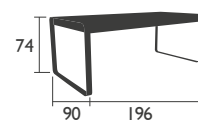

BELLEVIE

DESIGNED BY PAGNON & PELHAÏTRE

SEAT - dining height

8401 - CHAIR

Aluminium feet, frame, seat and backrest
Stacking: x 10 (stacked height: 1480 mm)

HIGH SEAT

8403 - HIGH STOOL WITHOUT BACKREST

Aluminium frame and seat

BELLEVIE (continued)

DESIGNED BY PAGNON & PELHAÏTRE

BENCHES -dining height

8410 - BENCH
Electro-galvanised steel seat
Aluminium base

14 KG

8415 - BENCH WITH BACKREST
Electro-galvanised steel seat
Aluminium base and backrest

18 KG

TABLE - dining height

8420 - TABLE 90 X 196
Aluminium table top and base

29 KG

LOW table

8450 - LOW TABLE
Aluminium table top and base

14 KG

BELLEVIE (continued)