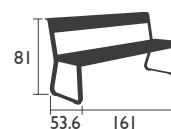

BELLEVIE

DESIGNED BY PAGNON & PELHAÏTRE

SEAT - dining height

8401 - CHAIR

Aluminium feet, frame, seat and backrest
Stacking: x 10 (stacked height: 1480 mm)

HIGH SEAT

8403 - HIGH STOOL WITHOUT BACKREST

Aluminium frame and seat

BELLEVIE (continued)

DESIGNED BY PAGNON & PELHAÏTRE

BENCHES -dining height

8410 - BENCH
Electro-galvanised steel seat
Aluminium base

14 KG

8415 - BENCH WITH BACKREST
Electro-galvanised steel seat
Aluminium base and backrest

18 KG

TABLE - dining height

8420 - TABLE 90 X 196
Aluminium table top and base

29 KG

LOW table

8450 - LOW TABLE
Aluminium table top and base

14 KG

BELLEVIE (continued)