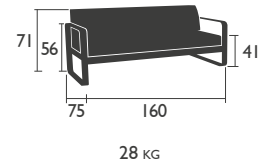

8440 - ARMCHAIR
Aluminium frame and base
Sunbrella fabric cushions (2 colours)