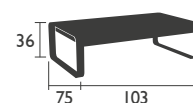

BELLEVIE (continued)

DESIGNED BY PAGNON & PELHAÏTRE

BENCHES -dining height

8410 - BENCH
Electro-galvanised steel seat
Aluminium base

14 KG

8415 - BENCH WITH BACKREST
Electro-galvanised steel seat
Aluminium base and backrest

18 KG

TABLE - dining height

8420 - TABLE 90 X 196
Aluminium table top and base

29 KG

LOW table

8450 - LOW TABLE
Aluminium table top and base

14 KG

BELLEVIE (continued)