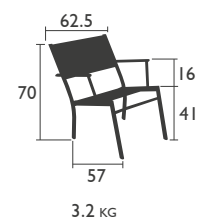

7902 - ARMCHAIR

Aluminium frame
 Batyline® OTF outdoor fabric seat and backrest: tearproof, stain-resistant, mould-resistant, deformation-resistant
Stacking: x 7 (stacked height: 1140 mm)
 Available colours p. 1a

LOW seat

7904 - LOW ARMCHAIR

Aluminium frame
 Batyline® OTF outdoor fabric seat and backrest: tearproof, stain-resistant, mould-resistant, deformation-resistant
Stacking: x 5 (stacked height: 920 mm)
 Available colours p. 1a

7960 - LOW TABLE 100 X 80 CM
Aluminium frame and table top
Stainless steel screws

15 KG

TABLES - dining height

8143 - TABLE 80 X 80 CM
Aluminium frame and table top
Stainless steel screws

14.5 KG

8160 - TABLE 160 X 80 CM
Aluminium frame and table top
Stainless steel screws

21 KG

8147 - TABLE WITH EXTENSION 160/240 X 90 CM
Aluminium frame and table top
Stainless steel screws

32 KG

COSTA (continued)

HIGH table

7950 - HIGH TABLE 80 X 80 CM
Aluminium frame and table top
Stainless steel screws