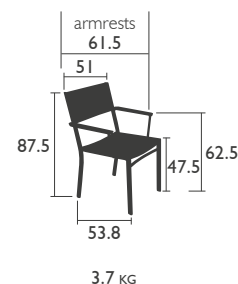

COSTA

SEATS - dining height

7901 - CHAIR

Aluminium frame
 Batyline® OTF outdoor fabric seat and backrest: tearproof, stain-resistant, mould-resistant, deformation-resistant
Stacking: x 10 (stacked height: 1210 mm)
 Available colours p. 1a

7902 - ARMCHAIR

Aluminium frame
 Batyline® OTF outdoor fabric seat and backrest: tearproof, stain-resistant, mould-resistant, deformation-resistant
Stacking: x 7 (stacked height: 1140 mm)
 Available colours p. 1a

7960 - LOW TABLE 100 X 80 CM
Aluminium frame and table top
Stainless steel screws

15 KG

TABLES - dining height

8143 - TABLE 80 X 80 CM
Aluminium frame and table top
Stainless steel screws

14.5 KG

8160 - TABLE 160 X 80 CM
Aluminium frame and table top
Stainless steel screws

21 KG

8147 - TABLE WITH EXTENSION 160/240 X 90 CM
Aluminium frame and table top
Stainless steel screws

32 KG

COSTA (continued)

HIGH table

7950 - HIGH TABLE 80 X 80 CM
Aluminium frame and table top
Stainless steel screws