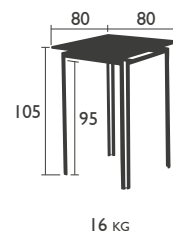

7960 - LOW TABLE 100 X 80 CM
Aluminium frame and table top
Stainless steel screws

15 KG

TABLES - dining height

8143 - TABLE 80 X 80 CM
Aluminium frame and table top
Stainless steel screws

14.5 KG

8160 - TABLE 160 X 80 CM
Aluminium frame and table top
Stainless steel screws

21 KG

8147 - TABLE WITH EXTENSION 160/240 X 90 CM
Aluminium frame and table top
Stainless steel screws

32 KG

COSTA (continued)

HIGH table

7950 - HIGH TABLE 80 X 80 CM
Aluminium frame and table top
Stainless steel screws