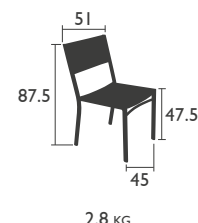

COSTA

SEATS - dining height

7901 - CHAIR

Aluminium frame
 Batyline® OTF outdoor fabric seat and backrest: tearproof, stain-resistant, mould-resistant, deformation-resistant
Stacking: x 10 (stacked height: 1210 mm)
 Available colours p. 1a

7902 - ARMCHAIR

Aluminium frame
 Batyline® OTF outdoor fabric seat and backrest: tearproof, stain-resistant, mould-resistant, deformation-resistant
Stacking: x 7 (stacked height: 1140 mm)
 Available colours p. 1a

7960 - LOW TABLE 100 X 80 CM
Aluminium frame and table top
Stainless steel screws

15 KG

TABLES - dining height

8143 - TABLE 80 X 80 CM
Aluminium frame and table top
Stainless steel screws

14.5 KG

8160 - TABLE 160 X 80 CM
Aluminium frame and table top
Stainless steel screws

21 KG

8147 - TABLE WITH EXTENSION 160/240 X 90 CM
Aluminium frame and table top
Stainless steel screws

32 KG

COSTA (continued)

HIGH table

7950 - HIGH TABLE 80 X 80 CM
Aluminium frame and table top
Stainless steel screws