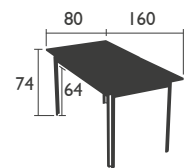

7960 - LOW TABLE 100 X 80 CM
Aluminium frame and table top
Stainless steel screws

15 KG

TABLES - dining height

8143 - TABLE 80 X 80 CM
Aluminium frame and table top
Stainless steel screws

14.5 KG

8160 - TABLE 160 X 80 CM
Aluminium frame and table top
Stainless steel screws

21 KG

8147 - TABLE WITH EXTENSION 160/240 X 90 CM
Aluminium frame and table top
Stainless steel screws

32 KG

COSTA (continued)

HIGH table

7950 - HIGH TABLE 80 X 80 CM
Aluminium frame and table top
Stainless steel screws