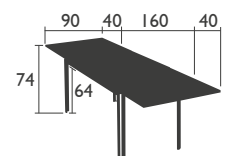

7960 - LOW TABLE 100 X 80 CM
Aluminium frame and table top
Stainless steel screws

15 KG

TABLES - dining height

8143 - TABLE 80 X 80 CM
Aluminium frame and table top
Stainless steel screws

14.5 KG

8160 - TABLE 160 X 80 CM
Aluminium frame and table top
Stainless steel screws

21 KG

8147 - TABLE WITH EXTENSION 160/240 X 90 CM
Aluminium frame and table top
Stainless steel screws

32 KG

COSTA (continued)

HIGH table

7950 - HIGH TABLE 80 X 80 CM
Aluminium frame and table top
Stainless steel screws