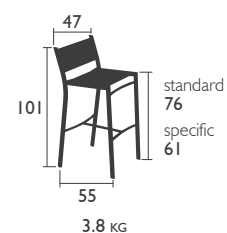

Aluminium frame
Batyline® OTF outdoor fabric seat and backrest: tearproof, stain-resistant, mould-resistant, deformation-resistant
Available colours p. 1a