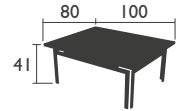

HIGH seat

7903 - HIGH STOOL

Aluminium frame
 Batyline® OTF outdoor fabric seat and backrest: tearproof, stain-resistant, mould-resistant, deformation-resistant
 Available colours p. 1a

COSTA (continued)

LOW table

7960 - LOW TABLE 100 X 80 CM
Aluminium frame and table top
Stainless steel screws

15 KG

TABLES - dining height

8143 - TABLE 80 X 80 CM
Aluminium frame and table top
Stainless steel screws

14.5 KG

8160 - TABLE 160 X 80 CM
Aluminium frame and table top
Stainless steel screws

21 KG

8147 - TABLE WITH EXTENSION 160/240 X 90 CM
Aluminium frame and table top
Stainless steel screws

32 KG

COSTA (continued)

HIGH table

7950 - HIGH TABLE 80 X 80 CM
Aluminium frame and table top
Stainless steel screws