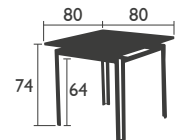

7960 - LOW TABLE 100 X 80 CM
Aluminium frame and table top
Stainless steel screws

15 KG

TABLES - dining height

8143 - TABLE 80 X 80 CM
Aluminium frame and table top
Stainless steel screws

14.5 KG

8160 - TABLE 160 X 80 CM
Aluminium frame and table top
Stainless steel screws

21 KG

8147 - TABLE WITH EXTENSION 160/240 X 90 CM
Aluminium frame and table top
Stainless steel screws

32 KG

COSTA (continued)

HIGH table

7950 - HIGH TABLE 80 X 80 CM
Aluminium frame and table top
Stainless steel screws