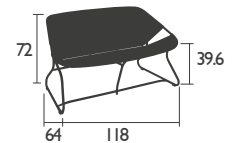

4.4 KG

NEW

I705 - BENCH

Aluminium tube frame Ø 20 mm

Criss Cross Weave made from outdoor polyethylene synthetic fibres

Available colours:

○ I70501
Cotton White
Cotton White weave

● I70526
Storm Grey
Slate weave

● I70544
Plum
Plum weave

● I70582
Cactus
Cactus weave

6.7 KG

LOW table

NEW

I720 - LOW TABLE 75.5 X 55.5 CM

Tubular steel frame

Steel table top