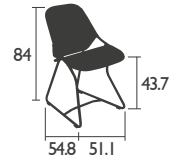

SIXTIES

DESIGNED BY FRÉDÉRIC SOFIA

SEAT - dining height

I701 - CHAIR

Aluminium tube frame Ø 20 mm

Criss Cross Weave made from outdoor polyethylene synthetic fibres

Available colours:

○ I70101
Cotton White
Cotton White weave

● I70126
Storm Grey
Slate weave

● I70144
Plum
Plum weave

● I70182
Cactus
Cactus weave

2.5 KG

NEW

LOW seats

I704 - ARMCHAIR

Aluminium tube frame Ø 20 mm

4.4 KG

NEW

I705 - BENCH

Aluminium tube frame Ø 20 mm

Criss Cross Weave made from outdoor polyethylene synthetic fibres

Available colours:

○ I70501
Cotton White
Cotton White weave

● I70526
Storm Grey
Slate weave