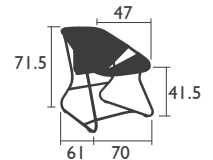

SIXTIES

DESIGNED BY FRÉDÉRIC SOFIA

SEAT - dining height

I701 - CHAIR

Aluminium tube frame Ø 20 mm

Criss Cross Weave made from outdoor polyethylene synthetic fibres

Available colours:

○ I70101
Cotton White
Cotton White weave

● I70126
Storm Grey
Slate weave

● I70144
Plum
Plum weave

● I70182
Cactus
Cactus weave

2.5 KG

NEW

LOW seats

I704 - ARMCHAIR

Aluminium tube frame Ø 20 mm

4.4 KG

NEW

I705 - BENCH

Aluminium tube frame Ø 20 mm

Criss Cross Weave made from outdoor polyethylene synthetic fibres

Available colours:

○ I70501
Cotton White
Cotton White weave

● I70526
Storm Grey
Slate weave

● I70544
Plum
Plum weave

● I70582
Cactus
Cactus weave

6.7 KG

LOW table

NEW

I720 - LOW TABLE 75.5 X 55.5 CM

Tubular steel frame

Steel table top