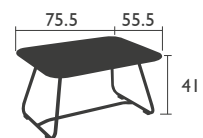

4.4 KG

NEW

I705 - BENCH

Aluminium tube frame Ø 20 mm

Criss Cross Weave made from outdoor polyethylene synthetic fibres

Available colours:

○ I70501
Cotton White
Cotton White weave

● I70526
Storm Grey
Slate weave

● I70544
Plum
Plum weave

● I70582
Cactus
Cactus weave

6.7 KG

LOW table

NEW

I720 - LOW TABLE 75.5 X 55.5 CM

Tubular steel frame

Steel table top